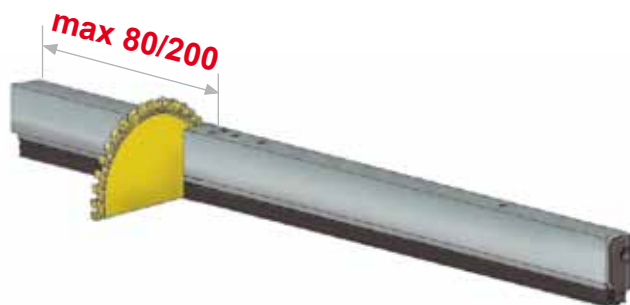

Compact Fire

DOMATIC

made in ITALY

by *fapim*

1

2

3

1

2

3

Max
7/14

Compact Fire

DA5004

DA5004FR

Art.	L	
DA5004030	300	max = 80
DA5004040	400	max = 180
DA5004050	500	max = 200
DA5004060	600	max = 200
DA5004070	700	max = 200
DA5004070i	700	max = 200
DA5004080	800	max = 200
DA5004080i	800	max = 200
DA5004090	900	max = 200
DA5004090i	900	max = 200
DA5004100	1000	max = 200
DA5004100i	1000	max = 200
DA5004110	1100	max = 200
DA5004110i	1100	max = 200
DA5004120	1200	max = 200
DA5004120i	1200	max = 200
DA5004130	1300	max = 200

Art.	L	
DA5004030FR	300	max = 80
DA5004040FR	400	max = 180
DA5004050FR	500	max = 200
DA5004060FR	600	max = 200
DA5004070FR	700	max = 200
DA5004070FRi	700	max = 200
DA5004080FR	800	max = 200
DA5004080FRi	800	max = 200
DA5004090FR	900	max = 200
DA5004090FRi	900	max = 200
DA5004100FR	1000	max = 200
DA5004100FRi	1000	max = 200
DA5004110FR	1100	max = 200
DA5004110FRi	1100	max = 200
DA5004120FR	1200	max = 200
DA5004120FRi	1200	max = 200
DA5004130FR	1300	max = 200